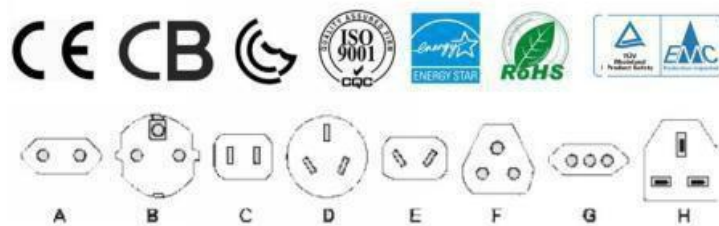

TV Wall Series

ITEM NO.	COLOR	PRODUCT SIZE(mm)	PACKING SIZE(mm)	N.W/G.W(kg)	CBM(M2)
370	F1	200*350*1700			

ITEM NO.	COLOR	PRODUCT SIZE(mm)	PACKING SIZE(mm)	N.W/G.W(kg)	CBM(M2)
371	F1				

Electric Fireplace Free Standing Series